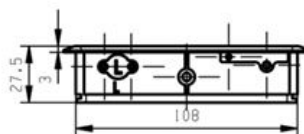

PRODUCT SHEET

Description:

Soft Close Grommet "Mambo" 300x120x27,5mm, White (RAL9016), ABS Frame,Alu. Lid
W/Brush.Suggested Hole Cutting 290x111mm

Item number:

25.20.382-0

Units	Box	Carton	HS Code	Barcode
Pcs.	1	50	7616991099	
				5704866482288