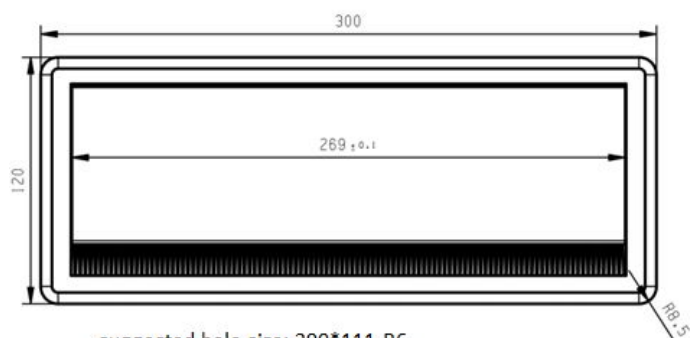

PRODUCT SHEET

Description:

Soft Close Grommet "Mambo" 300x120x27,5mm, White (RAL9016), ABS Frame,Alu. Lid
W/Brush.Suggested Hole Cutting 290x111mm

Item number:

25.20.382-0

Units	Box	Carton	HS Code	Barcode
Pcs.	1	50	7616991099	
				5704866482288